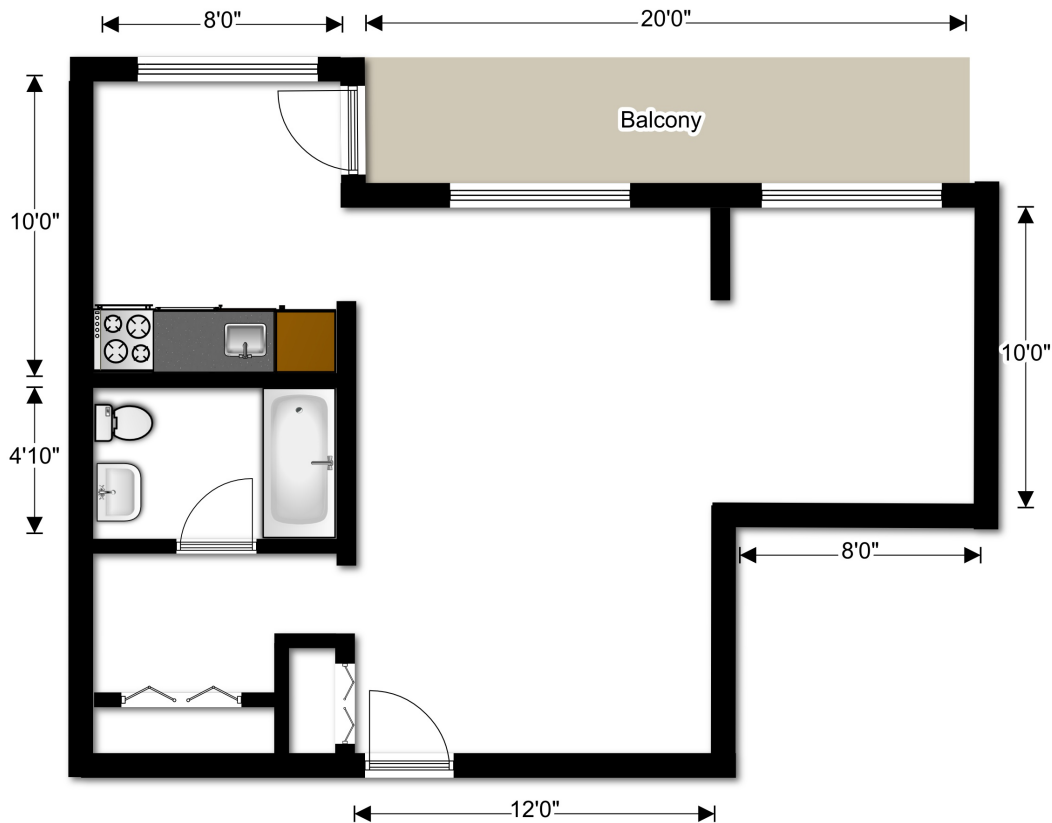

2112 NEW HAMPSHIRE AVE. APARTMENTS

EXECUTIVE ONE BEDROOM APARTMENT

535 sq. ft.

Executive One Bedroom Floorplan

EXECUTIVE ONE BEDROOM

For pricing visit us online at:
2112newhampshire.com or call

202-999-3863