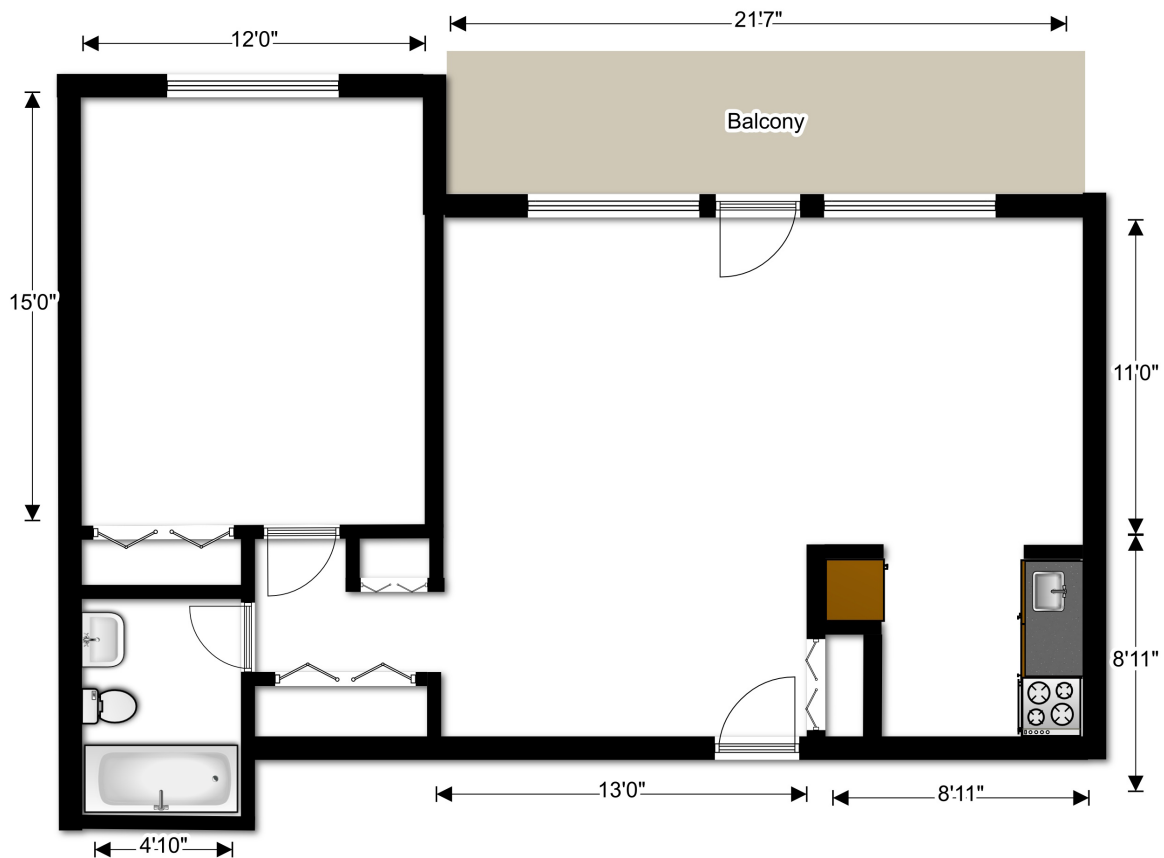

2112 NEW HAMPSHIRE AVE. APARTMENTS

ONE BEDROOM APARTMENT

740 sq. ft.

One Bedroom Floorplan

ONE BEDROOM APARTMENT

For pricing visit us online at:
2112newhampshire.com or call

202-999-3863

Service & Other Assistance Animals Welcome