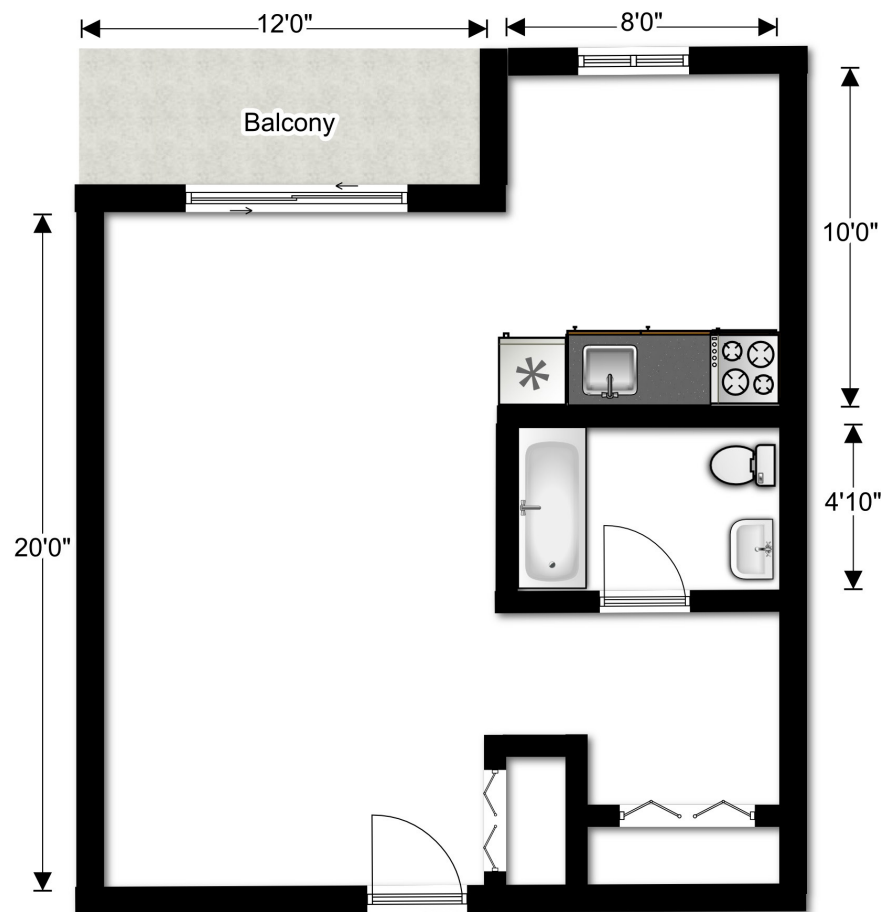

2112 NEW HAMPSHIRE AVE. APARTMENTS

STUDIO APARTMENT

450 sq. ft.

Studio Floorplan

STUDIO APARTMENT

For pricing visit us online at:
2112newhampshire.com or call

202-999-3863

Service & Other Assistance Animals Welcome